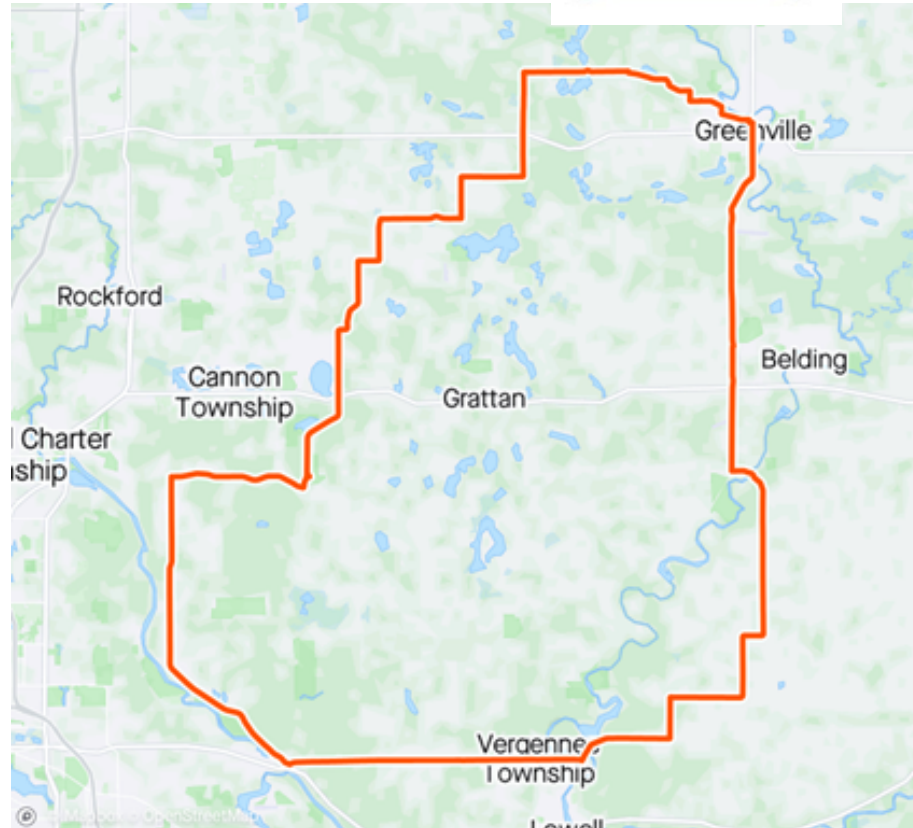

100K Iron Horse Road Ride

DIRECTIONS:

TURN LEFT onto **6 Mile Road NE**

TURN RIGHT onto **Ramsdell Drive NE**

Proceed on Ramsdell Dr.

TURN RIGHT onto **11 Mile Rd NE**

Proceed on 11 Mile Rd.

TURN LEFT onto **Ramsdell Drive NE**

Continue on **Chase Street**

Continue on **North Olsen Street**

TURN LEFT onto **West Montcalm Street**

Proceed onto West Montcalm Street

TURN RIGHT onto **North Franklin Street**

100K

Aid station located at:

**Tower Riverside Park in Greenville &
11350 Sayles Rd, Lowell**

Have an **Emergency:**

Call Doug at 616.460.5825

100K Iron Horse Road Ride

TURN LEFT onto **West Grove Street**

TURN RIGHT onto **South Lafayette Street**

Continue on **Flat River Drive SE**

Proceed on Flat River Dr. SE

TURN RIGHT onto **Vergennes Street SE**

Proceed on Vergennes St. SE

TURN RIGHT onto **Pettis Avenue SE**

Proceed on Pettis Ave. SE

Continue on Pettis Ave NE