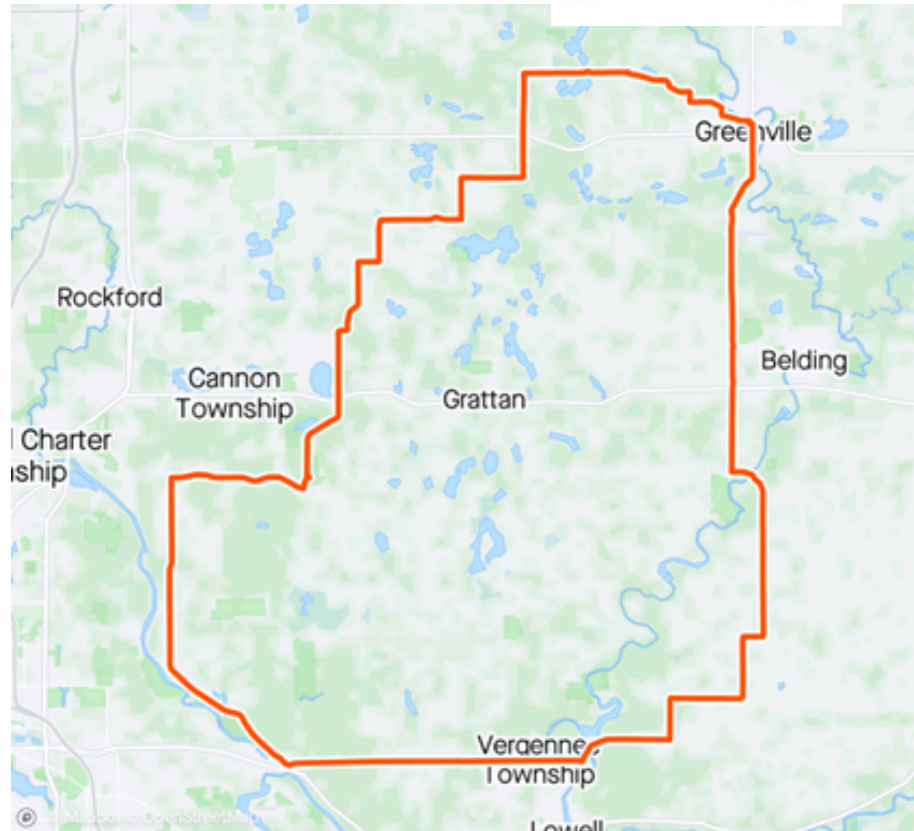

Continue on **Chase Street**

Continue on **North Olsen Street**

TURN LEFT onto **West Montcalm Street**

Proceed onto West Montcalm Street

TURN RIGHT onto **North Franklin Street**

100K

Aid station located at:

Proceed onto Whites Bridge Road

TURN LEFT onto **Button Road**

Proceed on Button Road

Continue on **Miriam Road**

Proceed on Miriam Rd.

TURN RIGHT onto **Richmond Road**

Proceed on Richmond Road

Proceed onto off-road waypoint

Continue on **Flat River Drive SE**

Proceed on Flat River Dr. SE

TURN RIGHT onto **Vergennes Street SE**

Proceed on Vergennes St. SE

TURN RIGHT onto **Pettis Avenue SE**

Proceed on Pettis Ave. SE

Continue on Pettis Ave NE

TURN RIGHT onto **Cannonsburg Road NE**

Proceed on Cannonsburg Rd NE

TURN LEFT onto **Ramsdell Drive NE**

TURN RIGHT onto **6 Mile Road NE**

Proceed onto off-road waypoint

ARRIVE at FINISH!

100K

Rules of the Road